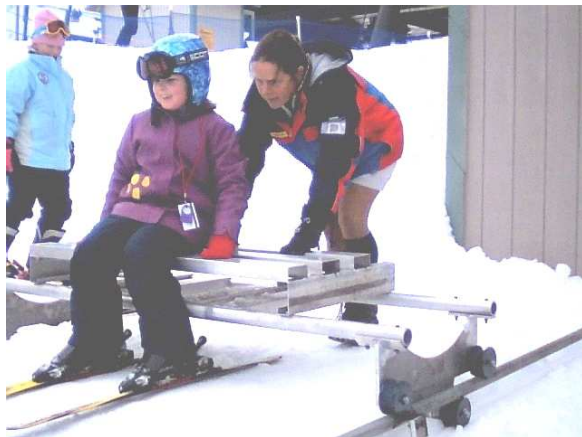

INSTRUCTOR TRAINING

This can help improve and fine tune your skiing or riding skills. This is the program we use in selecting instructors for our annual staffing needs. Whether you have a serious desire to become a snow sports instructor, or you want to make the jump to upper level skiing or riding, this program is for you.

Dec. 1s 2009, Highland MS, 6:30PM - 9 PM

THE ULLR CHAIRLIFT TRAINER

Experience the Ullr Chairlift Trainer (patent pending), the world's first instructional tool for ensuring you are ready to ride and get off the chair lift in complete control. Ullr is the only snow sports school with the Chairlift Trainer. Use of the Chairlift Trainer is included free with every lesson package.

We even provide information on what your kids are learning so you can help them practice. Join Ullr Snow Sports at Summit Central this winter for skiing and snowboarding.

LOCATION

Summit Central at The Summit at Snoqualmie offers exciting skiing and riding while being just a short drive from the metropolitan areas. The resort is accessible by major freeway and boasts a wide variety of runs with an exceptional beginners area and the best terrain park in the area.

Recreational Skiing - This is our core class for ages 8 through 80. As a PSIA member school, we teach the latest techniques that match the recent innovations in equipment and mountain grooming.

Snowboarding -