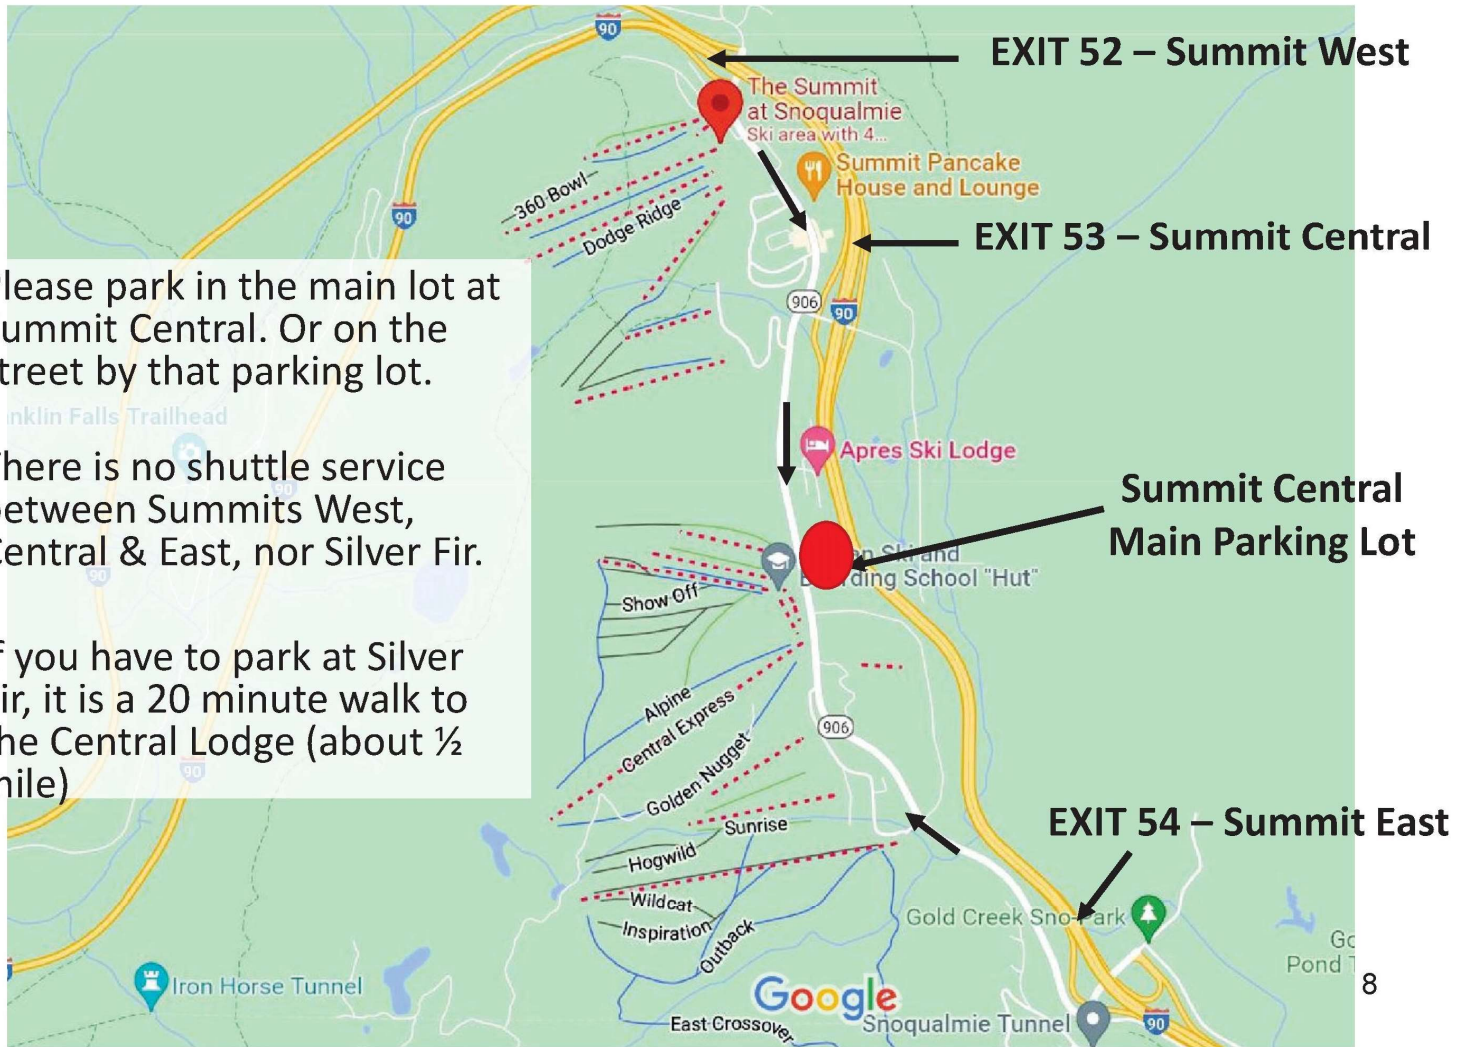

Summit Central Parking

- Please park in the main lot at Summit Central. Or on the street by that parking lot.
- There is no shuttle service between Summits West, Central & East, nor Silver Fir.
- If you have to park at Silver Fir, it is a 20 minute walk to the Central Lodge (about ½ mile)

Getting to the Ullr Building From the Summit Central Main Parking Lot